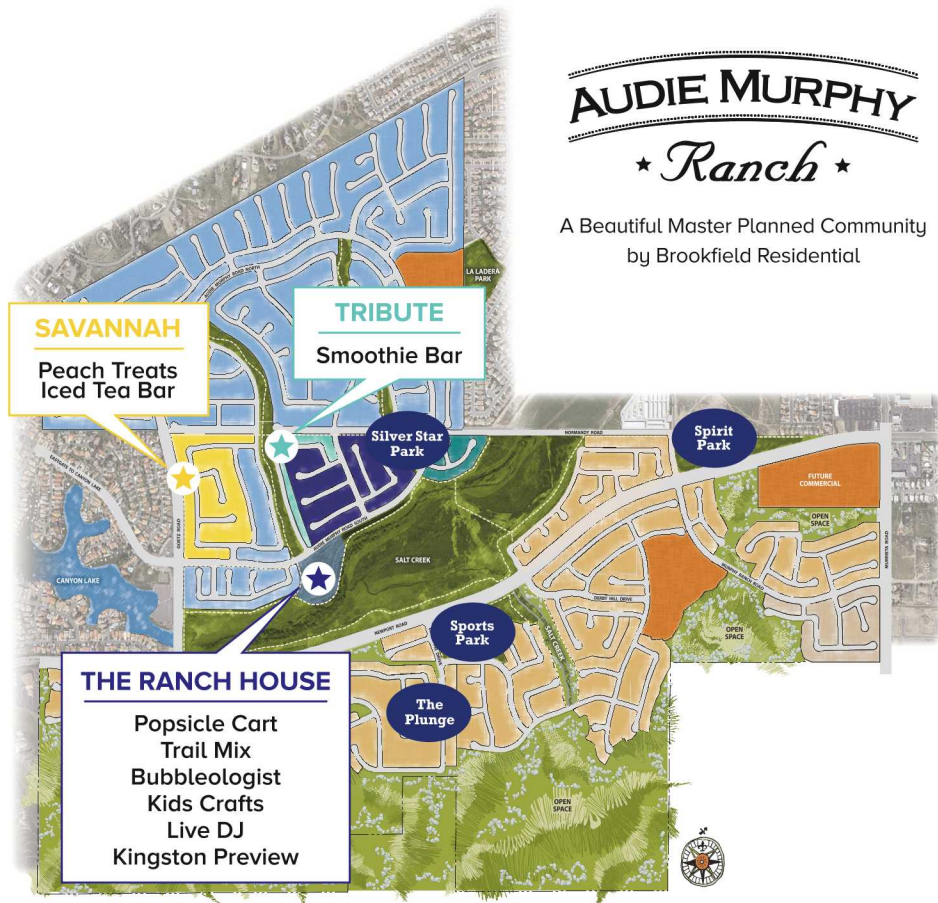

AUDIE MURPHY

★ Ranch ★

A Beautiful Master Planned Community
by Brookfield Residential

SAVANNAH

Peach Treats
Iced Tea Bar

TRIBUTE

Smoothie Bar

THE RANCH HOUSE

Popsicle Cart
Trail Mix
Bubbleologist
Kids Crafts
Live DJ
Kingston Preview

SAVANNAH

Brookfield Residential
Approx. 2,718 to 3,492 Sq. Ft.
3 to 6 Bedrooms, 2 to 4 Baths
From the Mid $400,000s

TRIBUTE

D.R. Horton
Approx. 2,474 to 3,172 Sq. Ft.
4 to 5 Bedrooms, 3 to 4 Baths
From the Mid $400,000s

KINGSTON

SNEAK PEEK AT THE RANCH HOUSE

Meritage Homes
Approx. 1,990 to 2,912 Sq. Ft.
3 to 6 Bedrooms, 2.5 to 3.5 Baths
Anticipated from the Low $400,000s

AudieMurphyRanch.com

**Brookfield
Residential**